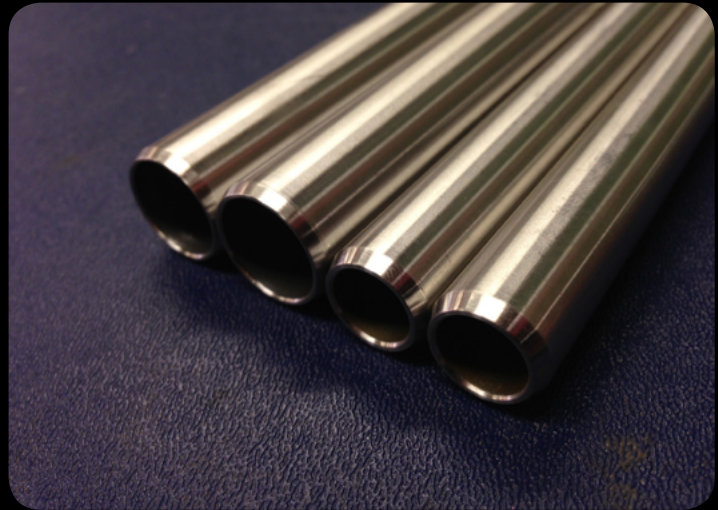

15MM PRICE PER INDIVIDUAL ROD-

ITEM #15SSR24, 24" LENGTH - \$88.00
ITEM #15SSR18, 18" LENGTH - \$68.00
ITEM #15SSR15, 15" LENGTH - \$58.00
ITEM #15SSR12, 12" LENGTH - \$46.00
ITEM #15SSR10, 10" LENGTH - \$40.00
ITEM #15SSR8, 8" LENGTH - \$35.00
ITEM #15SSR6, 6" LENGTH - \$30.00
ITEM #15SSR4, 4" LENGTH - \$25.00

PRODUCT SPECIFICATIONS:

ROD MATERIAL-304 STAINLESS STEEL TUBE

FINISH- PRECISION GROUND, 2.25MM END CHAMFER LENGTH AT 22.5 DEGREES

15MM ROD OD, 14.973MM +/- .012MM (.5895" +/- .0005")

TUBE WALL THICKNESS, 1.9MM (.075")

19MM ROD OD, 18.974MM +/- .012MM (.747" +/- .0005")

TUBE WALL THICKNESS, 1.6MM (.063")

LENGTH TOLERANCE PER ROD +/- 1MM (.0394")